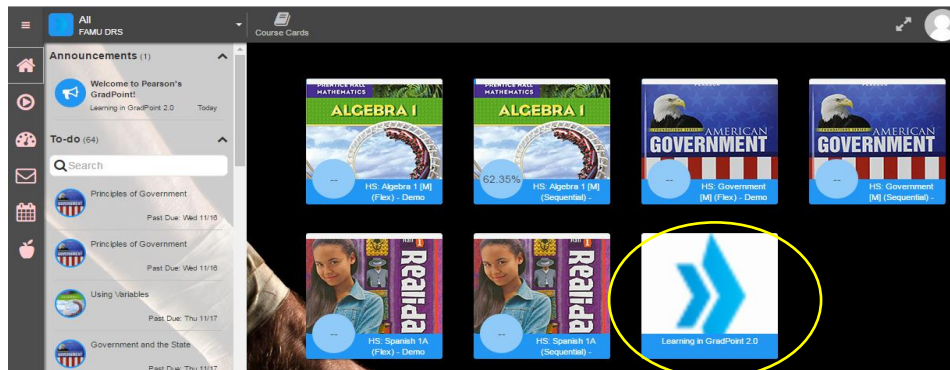

## FAMU DRS Strike of Excellence Online Program Student Account Access Quick Guide

Access to FAMU DRS Pearson GradPoint allows students the ability to monitor their progress, complete coursework, and read course announcements.

Use the following information for account access:

Web Link: <http://fam4237-famu-ccl.v2.gradpoint.com>

Username: (your FAMU DRS student ID - 7400000000)

Password: (FAMU DRS Student ID & initial- 740000000AB)

GradPoint Home Page

Access to courses are available on the GradPoint Home Page.

Completion of the **Learning in GradPoint 2.0** training course is **required** prior to starting any of coursework in GradPoint.