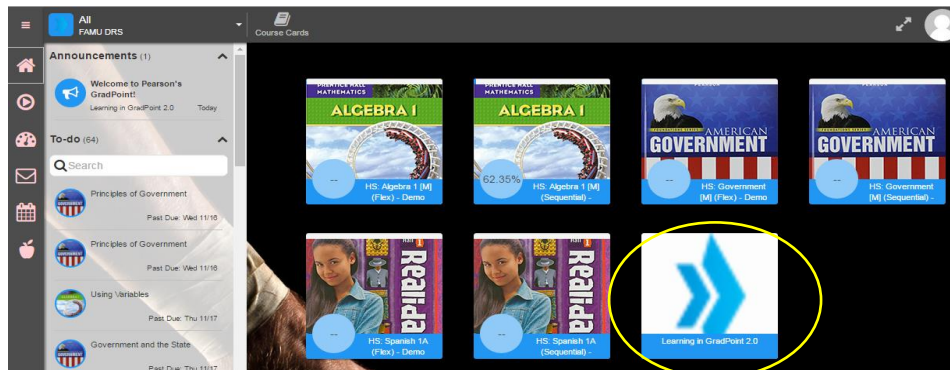

FAMU DRS Strike of Excellence Online Program Student Account Access Quick Guide

Access to FAMU DRS Pearson GradPoint allows students the ability to monitor their progress, complete coursework, and read course announcements.

Use the following information for account access:

Web Link: <http://fam4237-famu-ccl.v2.gradpoint.com>

Username: (your FAMU DRS student ID - 7400000000)

Password: (FAMU DRS Student ID & initial- 740000000AB)

GradPoint Home Page

Access to courses are available on the GradPoint Home Page.

Completion of the **Learning in GradPoint 2.0** training course is **required** prior to starting any of coursework in GradPoint.